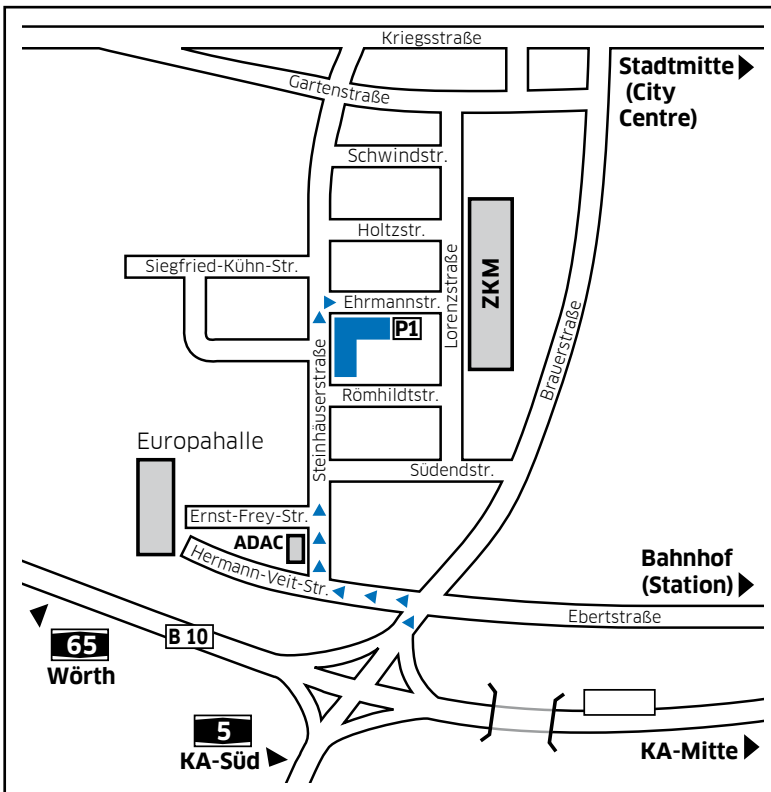

ias PREVENT is located in the immediate vicinity of the ZKM Center for Art and Media.

Arriving by Car:

- Expressway from Frankfurt/Basel:**
 On expressway A5, take the „Karlsruhe-Mitte“ exit and from there the K 9657 (south loop) in the direction of „Stadtmitte/Landau“ to the „Europahalle“ exit (directly behind the tunnel). At the first traffic light, left onto Herrmann-Veit-Straße and then immediately turn right onto Steinhäuserstraße. On Steinhäuserstraße, turn right onto Ehrmannstraße. The parking area P1 is located on the right side.
- Expressway from Stuttgart:**
 Take expressway A8 towards „Karlsruhe.“ At the „Dreieck Karlsruhe“ (Karlsruhe three-way junction), change to expressway A5 towards „Frankfurt.“. See above for further instructions (expressway from Frankfurt/Basel).
- Expressway from Landau:**
 Coming from expressway A65 in direction „Karlsruhe,“ take highway B10 towards „Karlsruhe“ and then highway K9657 (south loop) towards „Stadtmitte“ (downtown) to the „Europahalle“ exit. See above for further instructions (expressway from Frankfurt/Basel).

Arriving by Train:

The taxi ride from Central Railway Station Karlsruhe takes about five minutes. Take bus number 55 heading towards „Kühler Krug“ and exit at the „St. Vincentius Krankenhaus“ stop.

Your ias PREVENT Team Karlsruhe wishes you a pleasant journey.