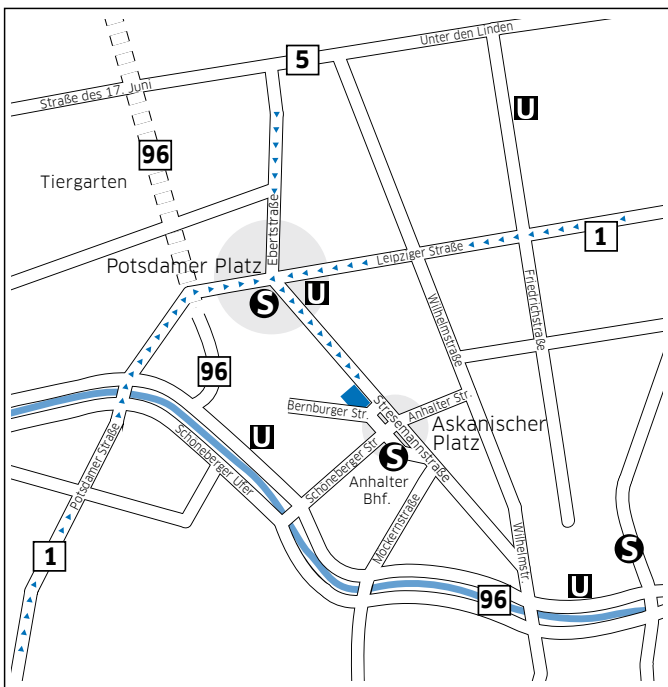

*Departure from terminal 1-2

*Departure from terminal 5